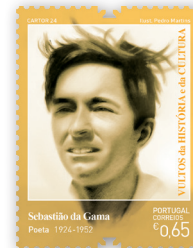

VULTOS DA HISTÓRIA E DA CULTURA

FIGURES FROM PORTUGUESE HISTORY AND CULTURE

+ Obliterações do 1.º dia em /
first-day cancellations in
LISBOA | PORTO | FUNCHAL
PONTA DELGADA | LISBOA-CHIADO

Emissão / issue
2024 / 08 / 06

Selos / stamps
6 x €0,65 – 6 x 70 000

Design
Colmeia Design / Túlio Coelho

Papel / paper
110g/m²

Formato / size
Selos / stamps: 30,6 x 40 mm

Picotagem / perforation
12 x 12 ¼ e Cruz de Cristo /
and Cross of Christ

Impressão / printing
offset

Impressor / printer
Cartor

Folhas / sheets
Com 50 ex. / with 50 copies

Sobrescrito de 1.º dia / FDC
DL – €0,56

Pagela / brochure
€0,85

MOSTEIRO DE ALCOBAÇA – PATRIMÓNIO MUNDIAL UNESCO

ALCOBAÇA MONASTERY – UNESCO WORLD HERITAGE

+ Obliterações do 1.º dia em /
first-day cancellations in
LISBOA | PORTO | FUNCHAL
PONTA DELGADA
LISBOA-CHIADO | ALCOBAÇA

Emissão / issue
2024 / 08 / 06

Selos / stamps
€0,65 – 70 000
€1,20 – 70 000

Bloco / souvenir sheet
Com 1 selo / with 1 stamp
€3,00 – 20 000

Design
AF Atelier

Papel / paper
110g/m²

Formato / size
Selos / stamps: 80 x 30,6 mm
Bloco / souvenir sheet: 95 x 125 mm

Picotagem / perforation
12 ¼ x 12 e Cruz de Cristo /
and Cross of Christ

Impressão / printing
offset

Impressor / printer
bpost Philately & Stamps Printing

Folhas / sheets
Com 20 ex. / with 20 copies

Sobrescritos de 1.º dia / FDC
C5 – €0,75
C6 – €0,56

Pagela / brochure
€0,85