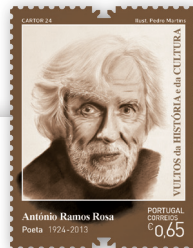

VULTOS DA HISTÓRIA E DA CULTURA

FIGURES FROM PORTUGUESE HISTORY AND CULTURE

+ Obliterações do 1.º dia em /
first-day cancellations in
LISBOA | PORTO | FUNCHAL
PONTA DELGADA | LISBOA-CHIADO

Emissão / issue
2024 / 08 / 06

Selos / stamps
6 x €0,65 – 6 x 70 000

Design
Colmeia Design / Túlio Coelho

Papel / paper
110g/m²

Formato / size
Selos / stamps: 30,6 x 40 mm

Picotagem / perforation
12 x 12 ¼ e Cruz de Cristo /
and Cross of Christ

Impressão / printing
offset

Impressor / printer
Cartor

Folhas / sheets
Com 50 ex. / with 50 copies

Sobrescrito de 1.º dia / FDC
DL – €0,56

Pagela / brochure
€0,85

MOSTEIRO DE ALCOBAÇA – PATRIMÓNIO MUNDIAL UNESCO

ALCOBAÇA MONASTERY – UNESCO WORLD HERITAGE

+ Obliterações do 1.º dia em /
first-day cancellations in
LISBOA | PORTO | FUNCHAL
PONTA DELGADA
LISBOA-CHIADO | ALCOBAÇA

Emissão / issue
2024 / 08 / 06

Selos / stamps
€0,65 – 70 000
€1,20 – 70 000

Bloco / souvenir sheet
Com 1 selo / with 1 stamp
€3,00 – 20 000

Design
AF Atelier

Papel / paper
110g/m²

Formato / size
Selos / stamps: 80 x 30,6 mm
Bloco / souvenir sheet: 95 x 125 mm

Picotagem / perforation
12 ¼ x 12 e Cruz de Cristo /
and Cross of Christ

Impressão / printing
offset

Impressor / printer
bpost Philately & Stamps Printing

Folhas / sheets
Com 20 ex. / with 20 copies

Sobrescritos de 1.º dia / FDC
C5 – €0,75
C6 – €0,56

Pagela / brochure
€0,85